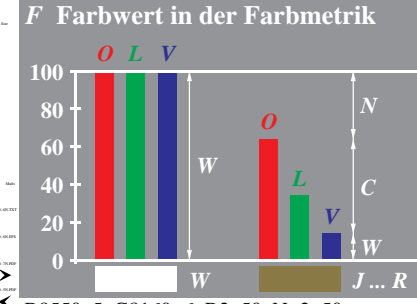

Technische Informationen: http://o2.ps.bam.de PostScript(P.S)-Internet Version 1.4, 2000

B8550\_1, G8160-1, B2\_47, N=2\_47

B8551\_3, G8160-2, B2\_48, N=2\_48

B8550\_8, G8161-1, B2\_52\_2, N=2\_51\_2

B8551\_1, G8161-2, B2\_53, N=2\_53

B8550\_2, G8160-3, B2\_49\_1, N=2\_49\_1

B8550\_3, G8160-4, B2\_49\_2, N=2\_49\_2

B8551\_4, G8161-3, B2\_54, N=2\_54

B8571\_4, G8161-4, B2\_55\_1, N=2\_55\_1

B8550\_4, G8160-5, B2\_49\_3, N=2\_49\_3

B8550\_5, G8160-6, B2\_50, N=2\_50