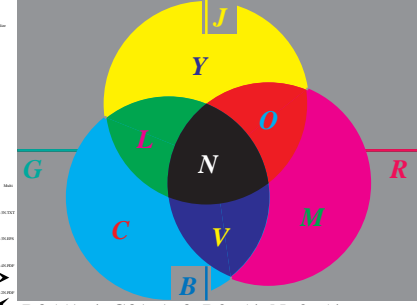

Technische Informationen: http://o2.ps.bam.de PostScript(P.S)-Internet Version 1.4, 2000

B8550\_1, G8160-1, B2\_47, N=2\_47

B8551\_3, G8160-2, B2\_48, N=2\_48

B8550\_8, G8161-1, B2\_52\_2, N=2\_51\_2

B8551\_1, G8161-2, B2\_53, N=2\_53

B8550\_2, G8160-3, B2\_49\_1, N=2\_49\_1

B8550\_3, G8160-4, B2\_49\_2, N=2\_49\_2

B8551\_4, G8161-3, B2\_54, N=2\_54

B8571\_4, G8161-4, B2\_55\_1, N=2\_55\_1

B8550\_4, G8160-5, B2\_49\_3, N=2\_49\_3

B8550\_5, G8160-6, B2\_50, N=2\_50

rot/blau: Klick fuer locale/absolute Internet-Adressen

8170G.PDF

8150G.PDF