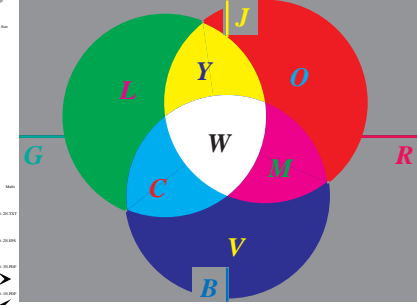

Technische Informationen: http://o2.ps.bam.de PostScript(P.S)-Internet Version 1.4, 2000

B8550\_1, G8160-1, B2\_47, N=2\_47

B8551\_3, G8160-2, B2\_48, N=2\_48

B8550\_8, G8161-1, B2\_52\_2, N=2\_51\_2

B8551\_1, G8161-2, B2\_53, N=2\_53

B8550\_2, G8160-3, B2\_49\_1, N=2\_49\_1

B8550\_3, G8160-4, B2\_49\_2, N=2\_49\_2

B8551\_4, G8161-3, B2\_54, N=2\_54

B8571\_4, G8161-4, B2\_55\_1, N=2\_55\_1

B8550\_4, G8160-5, B2\_49\_3, N=2\_49\_3

B8550\_5, G8160-6, B2\_50, N=2\_50

B8571\_6, G8161-5, B2\_55\_2, N=2\_55\_2

B8571\_7, G8161-6, B2\_55\_3, N=2\_55\_3

B8550\_6, G8160-7, B2\_51, N=2\_51

B8550\_7, G8160-8, B2\_52\_1, N=2\_52\_1

B8551\_5, G8161-7, B2\_56, N=2\_56

B8551\_6, G8161-8, B2\_57, N=2\_57

rot/blau: Klick fuer locale/absolute Internet-Adressen

8170G.PDF

8150G.PDF